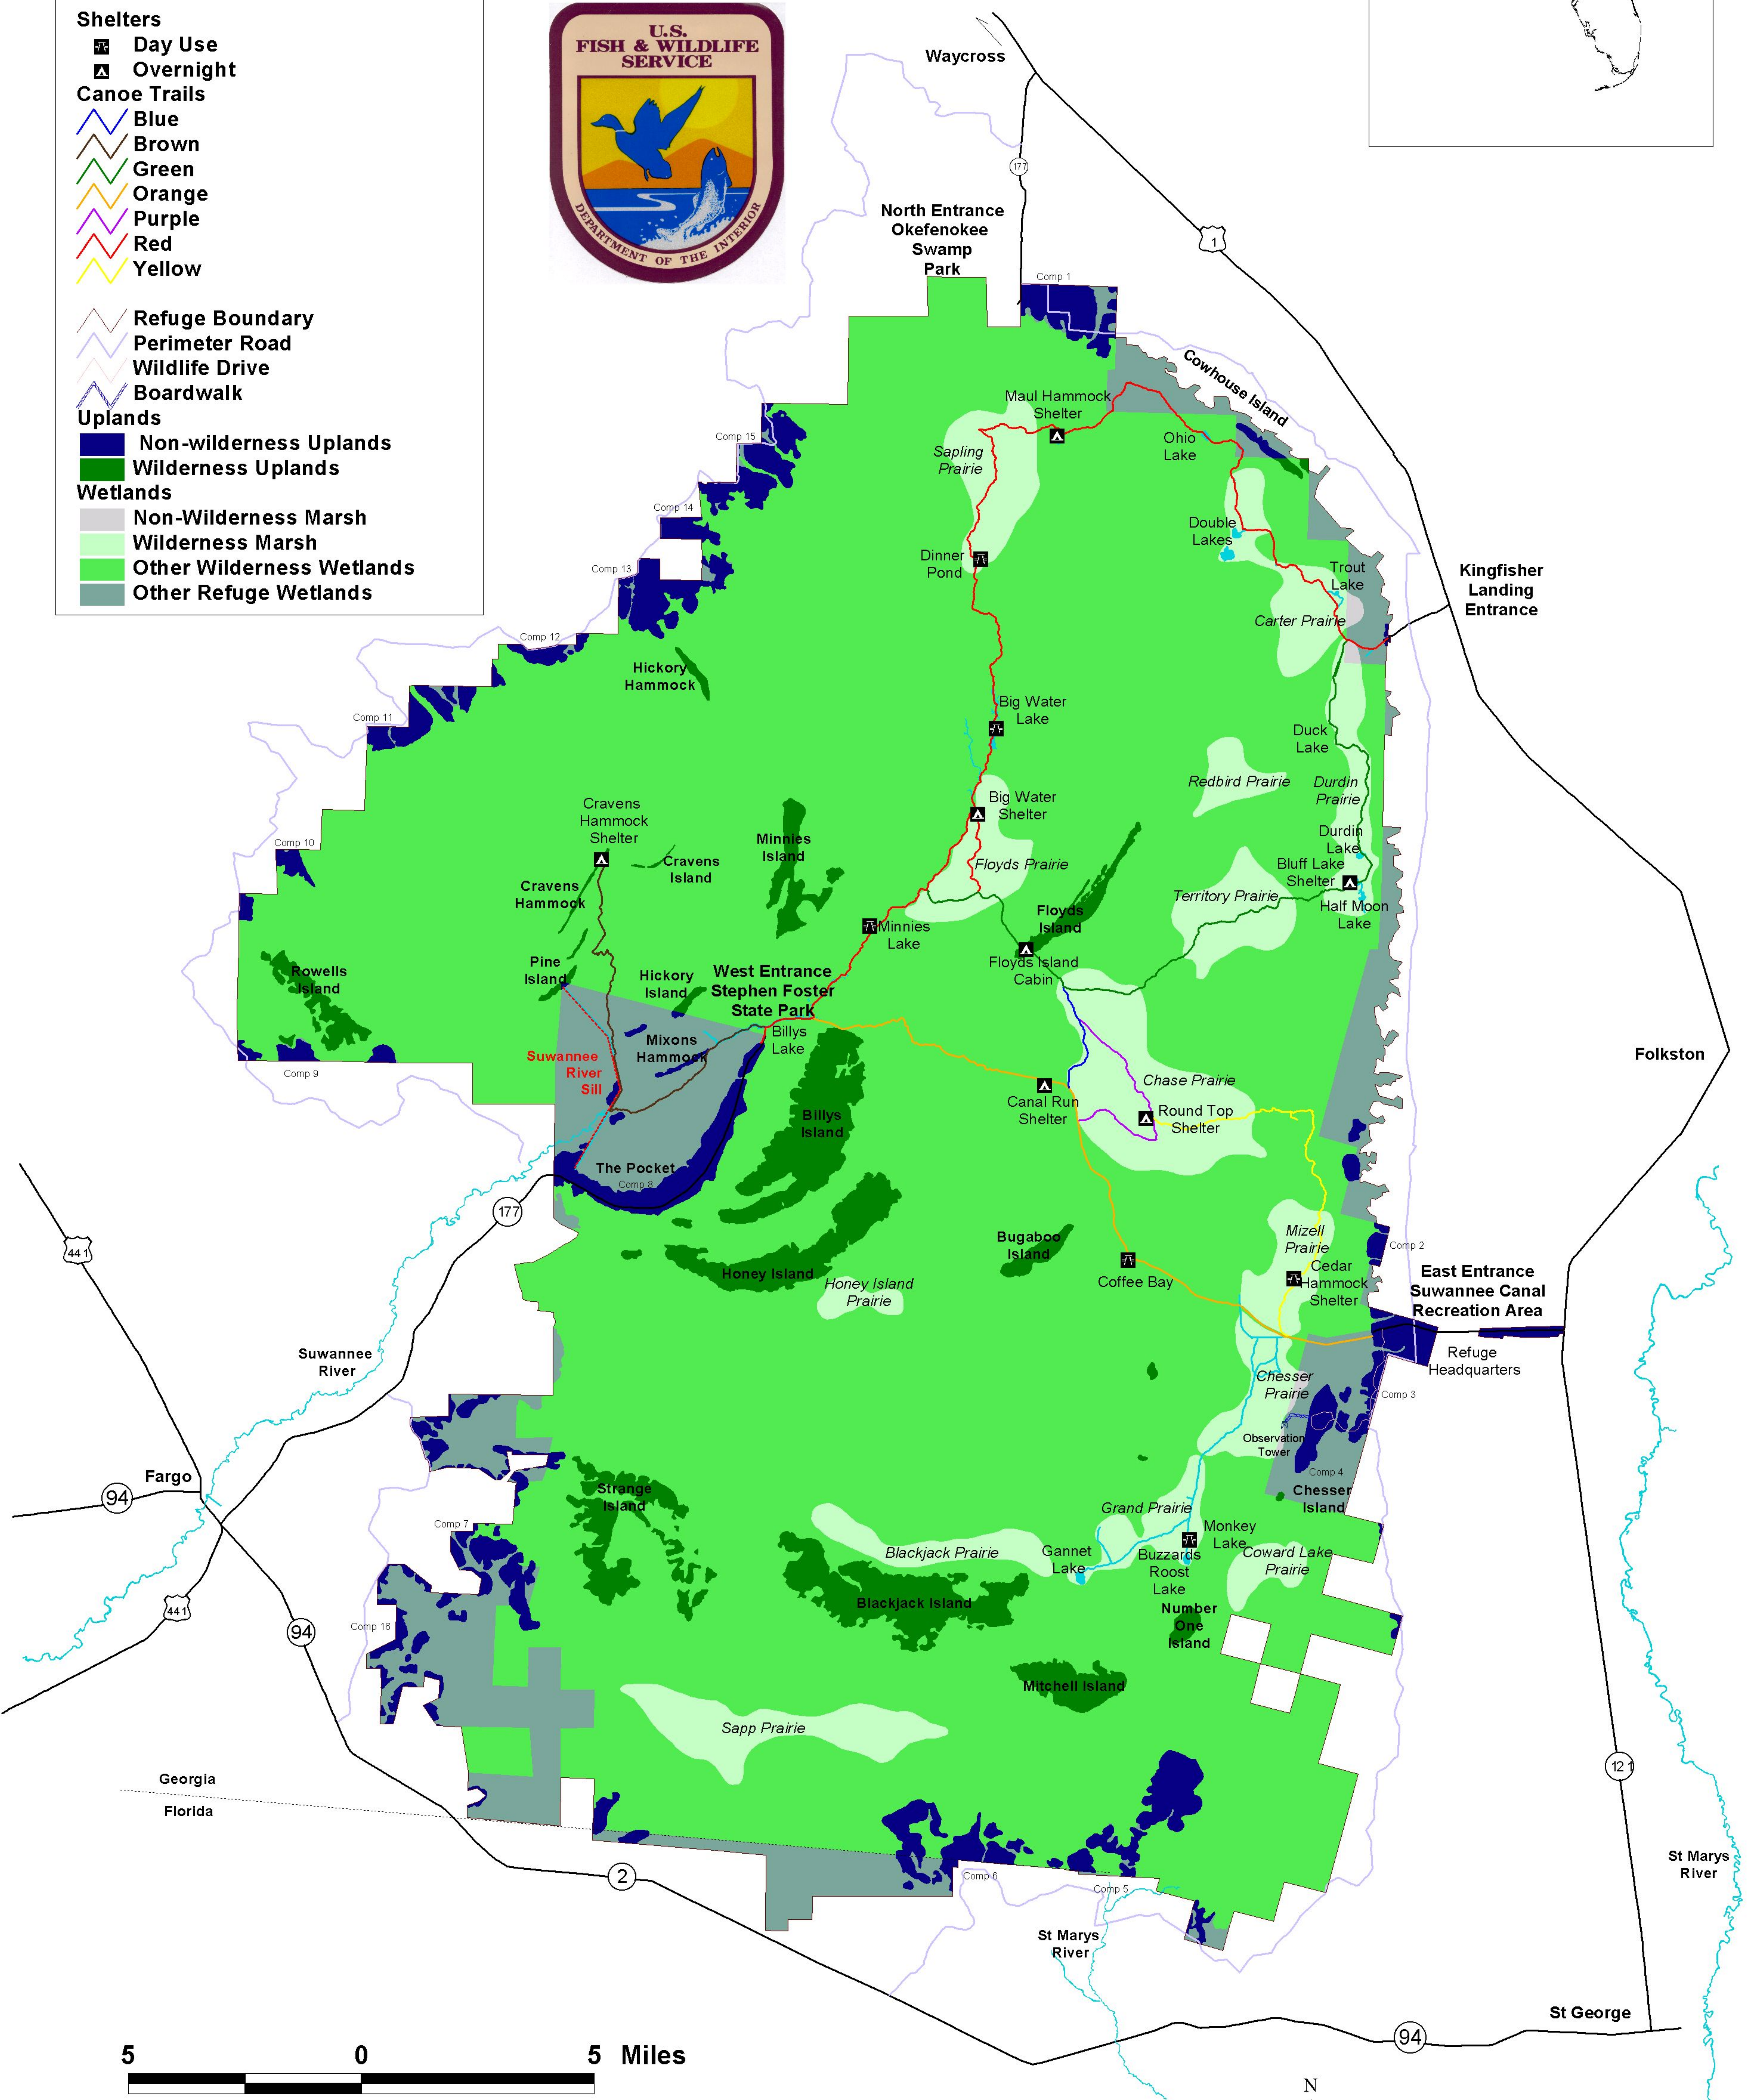

Okefenokee National Wildlife Refuge

Shelters

- Day Use
- Overnight

Canoe Trails

- Blue
- Brown
- Green
- Orange
- Purple
- Red
- Yellow

Refuge Boundary

- Perimeter Road
- Wildlife Drive
- Boardwalk

Uplands

- Non-wilderness Uplands
- Wilderness Uplands

Wetlands

- Non-Wilderness Marsh
- Wilderness Marsh
- Other Refuge Wetlands

USFWS
March 2004
genmapsm.apr
genmap
sba